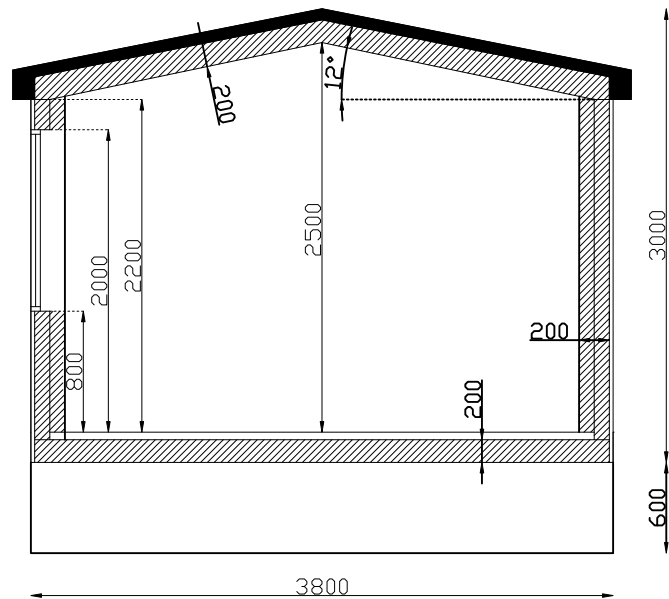

Model: 30

SmartKvadrat
10m x 3,8m

FACADE C

10400

3700

FACADE B

4000

3700

3800

FACADE D

4000

3700

3800

FACADE A

10400

3700

SECTION TRIANGULAR CEILING

SECTION FLAT CEILING