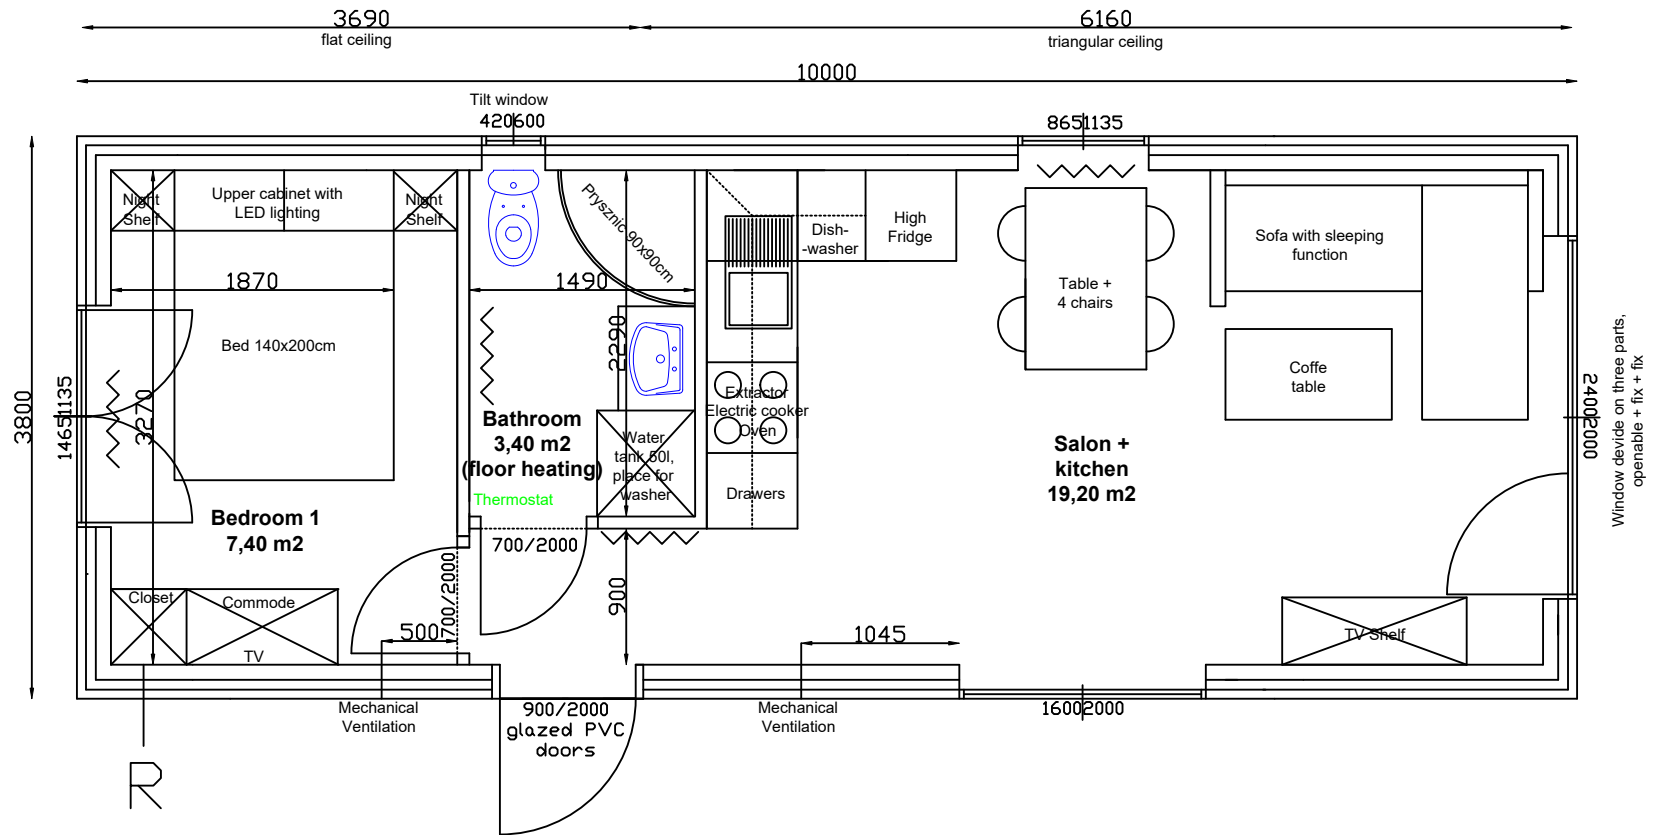

Model: 30

SmartKvadrat
10m x 3,8m

FACADE C

10400

3700

FACADE B

4000

3700

3800

FACADE D

4000

3700

3800

FACADE A

10400

3700

SECTION TRIANGULAR CEILING

SECTION FLAT CEILING